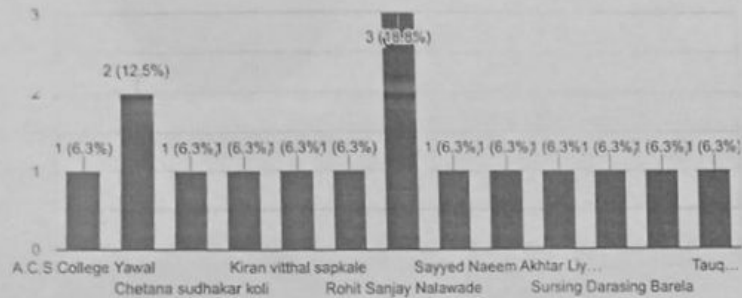

24-25 Students Feedback on Infrastructure

16 responses

Publish analytics

Enter (Student)Your name

Copy

16 responses

Mobile No.

Copy