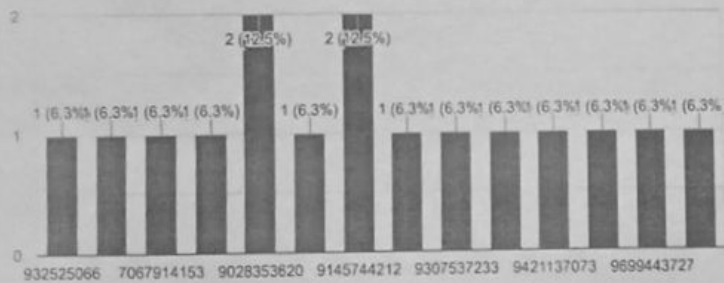

Mobile No.

Copy

16 responses